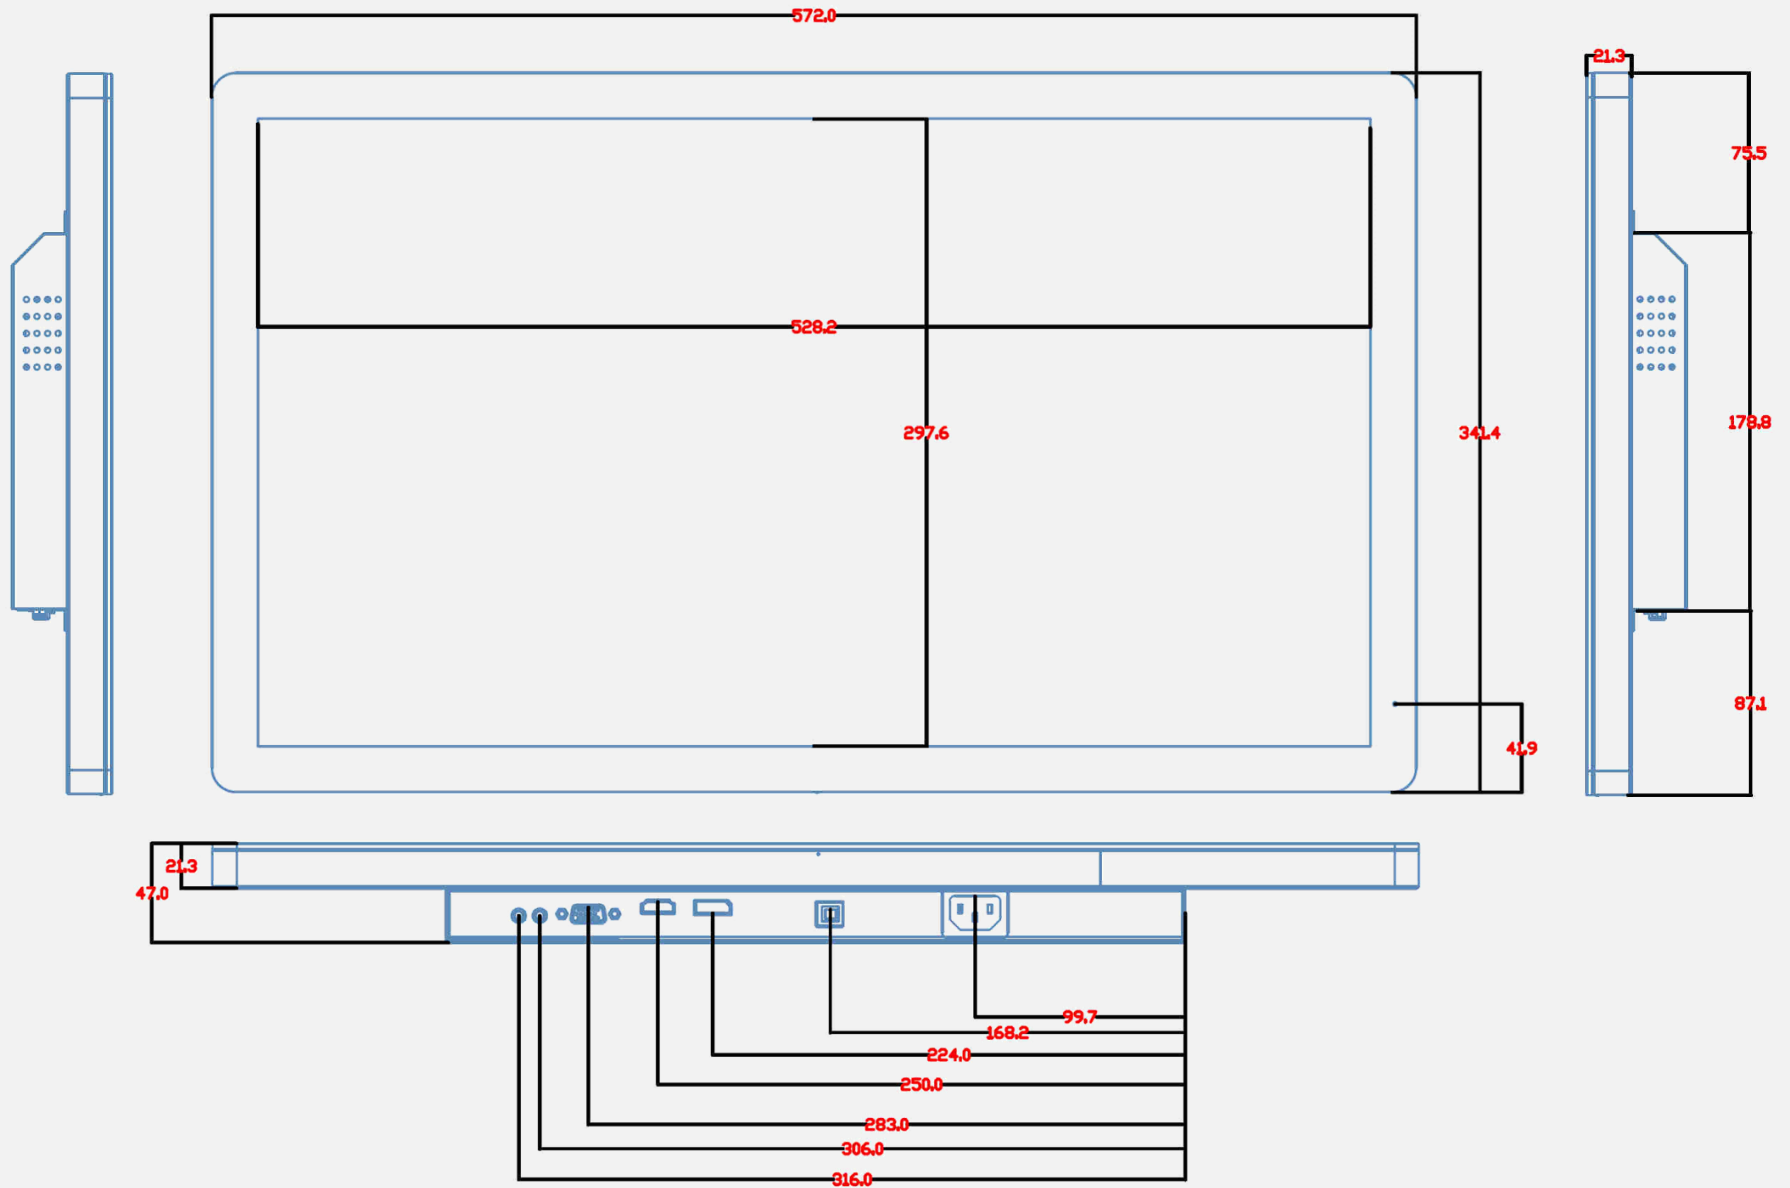

#### OTHER FEATURES

10 Points  
Touch

Built for 24/7  
Operation

Display Size	60,45 cm / 23.8" Diagonal
Panel Type	TFT – LED Backlight, ADS Panel (*)
Aspect Ratio	16:9
Resolution (H x V)	1920 x 1080 Full HD
Brightness	350 cd/m <sup>2</sup> (Panel) – 285 cd/m <sup>2</sup> (Monitor)
Contrast	1.000:1 (Typical) – 5.000.000 (Active Contrast)
Viewing Angle L/R; U/D	178° H / 178° V (CR > 10)
Response Time	5 msec
Pixel Pitch	0,2745 (H) x 0,2745 (V) mm
Touch Type	Projected Capacitive – 10 Point Touch Type: Cover Glass + LOCA + ITO Glass
Display Colors	16.7M Colors
Horizontal Frequency	30 ~ 83 kHz
Vertical Frequency	56 ~ 75 Hz
Max Display Frequency	1920 x 1080 @ 60Hz
Input 1	VGA
Input 2	HDMI
Input 3	Display Port
Input 4	USB 2.0 Type B (Touch)
Speakers	Yes, 2W x 2, Earphone jack
Power Consumption	On: 14,5W; Stand-by: 0,34W; Off: 0,22W
Power Range	Built-In Power Supply AC 100 ~ 240 Volt; 50 ~ 60 Hz
Product Dimensions	572 x 47 x 341.4 mm (W x D x H)
Packing Dimensions	630 x 123 x 439 mm (W x D x H) TBC
Net / Gross Weight	- Kg / - Kg TBC

VESA Mounting	100 x 100 mm
Display Protection	Thickness 3.0±0.3 mm
Hardness / Transmittance	≥7H Toughened hard panel surface / ≥85%
IP Rating Level	IP 65 on surface (Front), Water and Dust Protection **
Controls	Power, Auto, (+), (-), Menu
Color	5500K, 6500K, 9300K, User Modes
Preset Mode	PC, Movie, Game, ECO Modes
On Screen Display	11 Languages
Accessory	Power Adaptor; Power cable (1.5 mt); HDMI Cable (1.5m); USB 2.0 (B-A) Cable for Touch (1.8m)
Orientation	Landscape, Portrait, Face-Up
24 / 7	Yes

Supplier's Name	HANNspree
Model Name	HO245PTB
Energy efficiency class for standard Dynamic Range (SDR)	D
Annual Energy Power Consumption (kWh/1000h)	15 kWh/1000h
On mode power demand for Standard Dynamic Range (SDR)	14,5 W
Off mode power demand (W)	0,2 W
Standby mode power demand (W)	0,3 W
Screen Diagonal (cm / inches)	60,45cm/23,8"
Resolution	1920 x 1080

## HO 245 PTB 23.8" Open Frame Touch Monitor