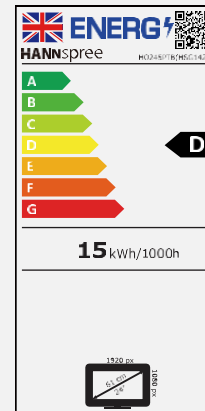

#### SIZE, RESOLUTION

23.8"  
16:9 Aspect Ratio

Full HD  
1920 x 1080

#### OTHER FEATURES

10 Points  
Touch

Built for 24/7  
Operation

Display Size	60,45 cm / 23.8" Diagonal
Panel Type	TFT – LED Backlight, ADS Panel (*)
Aspect Ratio	16:9
Resolution (H x V)	1920 x 1080 Full HD
Brightness	350 cd/m <sup>2</sup> (Panel) – 285 cd/m <sup>2</sup> (Monitor)
Contrast	1.000:1 (Typical) – 5.000.000 (Active Contrast)
Viewing Angle L/R; U/D	178° H / 178° V (CR > 10)
Response Time	5 msec
Pixel Pitch	0,2745 (H) x 0,2745 (V) mm
Touch Type	Projected Capacitive – 10 Point Touch Type: Cover Glass + LOCA + ITO Glass
Display Colors	16.7M Colors
Horizontal Frequency	30 ~ 83 kHz
Vertical Frequency	56 ~ 75 Hz
Max Display Frequency	1920 x 1080 @ 60Hz
Input 1	VGA
Input 2	HDMI
Input 3	Display Port
Input 4	USB 2.0 Type B (Touch)
Speakers	Yes, 2W x 2, Earphone jack
Power Consumption	On: 14,5W; Stand-by: 0,34W; Off: 0,22W
Power Range	Built-In Power Supply AC 100 ~ 240 Volt; 50 ~ 60 Hz
Product Dimensions	572 x 47 x 341.4 mm (W x D x H)
Packing Dimensions	630 x 123 x 439 mm (W x D x H) TBC
Net / Gross Weight	- Kg / - Kg TBC

VESA Mounting	100 x 100 mm
Display Protection	Thickness 3.0±0.3 mm
Hardness / Transmittance	≥7H Toughened hard panel surface / ≥85%
IP Rating Level	IP 65 on surface (Front), Water and Dust Protection **
Controls	Power, Auto, (+), (-), Menu
Color	5500K, 6500K, 9300K, User Modes
Preset Mode	PC, Movie, Game, ECO Modes
On Screen Display	11 Languages
Accessory	Power Adaptor; Power cable (1.5 mt); HDMI Cable (1.5m); USB 2.0 (B-A) Cable for Touch (1.8m)
Orientation	Landscape, Portrait, Face-Up
24 / 7	Yes

Supplier's Name	HANNspree
Model Name	HO245PTB
Energy efficiency class for standard Dynamic Range (SDR)	D
Annual Energy Power Consumption (kWh/1000h)	15 kWh/1000h
On mode power demand for Standard Dynamic Range (SDR)	14,5 W
Off mode power demand (W)	0,2 W
Standby mode power demand (W)	0,3 W
Screen Diagonal (cm / inches)	60,45cm/23,8"
Resolution	1920 x 1080