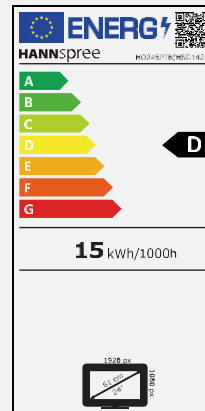

#### OTHER FEATURES

10 Points  
Touch

Built for 24/7  
Operation

Display Size	60,45 cm / 23.8" Diagonal
Panel Type	TFT – LED Backlight, ADS Panel (*)
Aspect Ratio	16:9
Resolution (H x V)	1920 x 1080 Full HD
Brightness	350 cd/m <sup>2</sup> (Panel) – 285 cd/m <sup>2</sup> (Monitor)
Contrast	1.000:1 (Typical) – 5.000.000 (Active Contrast)
Viewing Angle L/R; U/D	178° H / 178° V (CR > 10)
Response Time	5 msec
Pixel Pitch	0,2745 (H) x 0,2745 (V) mm
Touch Type	Projected Capacitive – 10 Point Touch Type: Cover Glass + LOCA + ITO Glass
Display Colors	16.7M Colors
Horizontal Frequency	30 ~ 83 kHz
Vertical Frequency	56 ~ 75 Hz
Max Display Frequency	1920 x 1080 @ 60Hz
Input 1	VGA
Input 2	HDMI
Input 3	Display Port
Input 4	USB 2.0 Type B (Touch)
Speakers	Yes, 2W x 2, Earphone jack
Power Consumption	On: 14,5W; Stand-by: 0,34W; Off: 0,22W
Power Range	Built-In Power Supply AC 100 ~ 240 Volt; 50 ~ 60 Hz
Product Dimensions	572 x 47 x 341.4 mm (W x D x H)
Packing Dimensions	630 x 123 x 439 mm (W x D x H) TBC
Net / Gross Weight	- Kg / - Kg TBC

VESA Mounting	100 x 100 mm
Display Protection	Thickness 3.0±0.3 mm
Hardness / Transmittance	≥7H Toughened hard panel surface / ≥85%
IP Rating Level	IP 65 on surface (Front), Water and Dust Protection **
Controls	Power, Auto, (+), (-), Menu
Color	5500K, 6500K, 9300K, User Modes
Preset Mode	PC, Movie, Game, ECO Modes
On Screen Display	11 Languages
Accessory	Power Adaptor; Power cable (1.5 mt); HDMI Cable (1.5m); USB 2.0 (B-A) Cable for Touch (1.8m)
Orientation	Landscape, Portrait, Face-Up
24 / 7	Yes